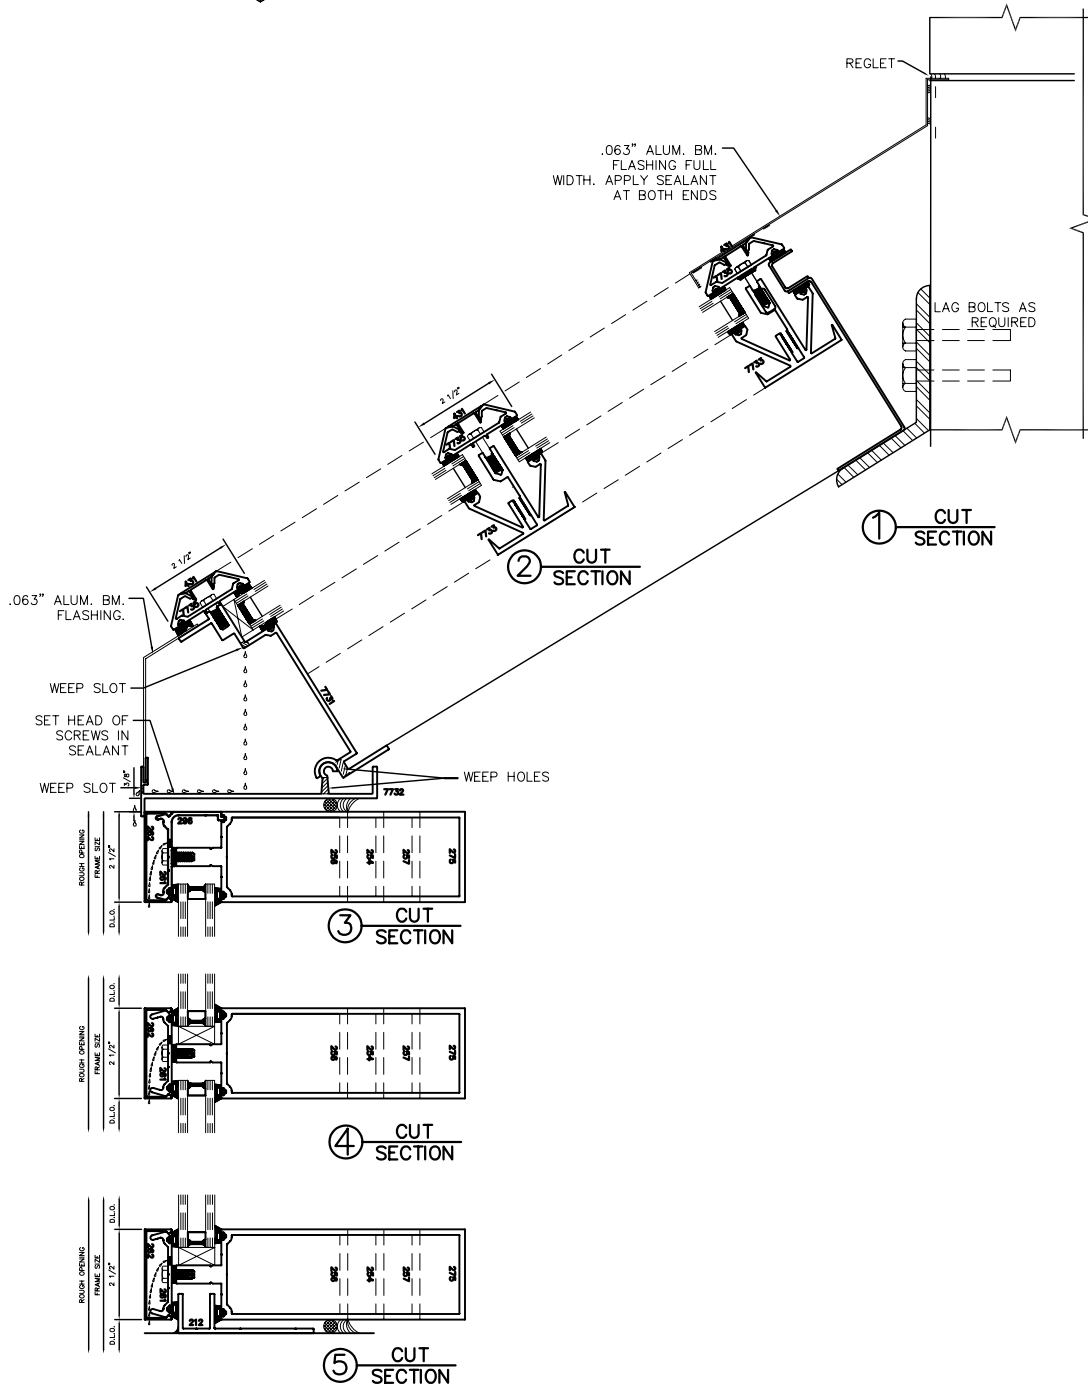

7700 Series
2 1/2" Slope Glazed Curtain Wall

TABLE OF CONTENTS

- ELEVATIONS & CROSS SECTION 1
- OUTSIDE GLAZE ELEVATIONS 2

7700 SLOPE GLAZED
250 CURTAIN WALL

FRONT
VIEW

SIDE
VIEW

7700 SLOPE GLAZED 250 CURTAIN WALL DETAIL

STL. PLATE W/WELDED LEGS. LAG BOLTED INTO EXIST. SUBSTRATE