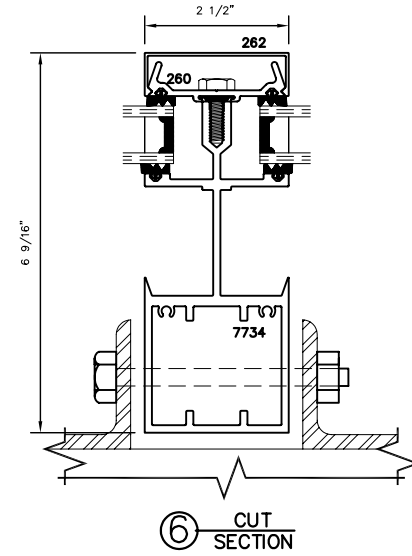

7700 Series
2 1/2" Slope Glazed Curtain Wall

TABLE OF CONTENTS

- ELEVATIONS & CROSS SECTION 1
- OUTSIDE GLAZE ELEVATIONS 2

7700 SLOPE GLAZED
250 CURTAIN WALL

FRONT
VIEW

SIDE
VIEW

7700 SLOPE GLAZED 250 CURTAIN WALL DETAIL

STL. PLATE W/WELDED LEGS. LAG BOLTED INTO EXIST. SUBSTRATE