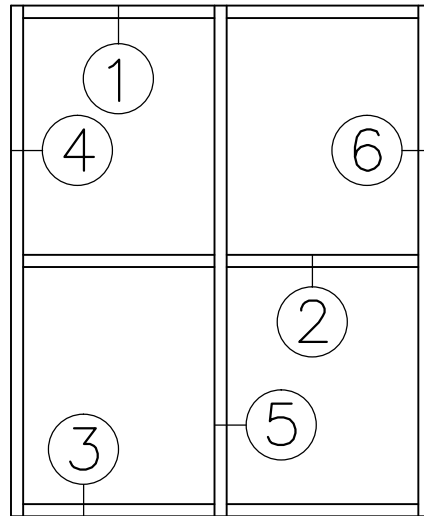

175 Series
1 ¾" Glazed Curtain Wall

TABLE OF CONTENTS

175 OUTSIDE GLAZE CURTAIN WALL

175 BUTT GLAZE CURTAIN WALL

① HEAD

③ LEFT JAMB

④ VERTICAL

⑤ RIGHT JAMB