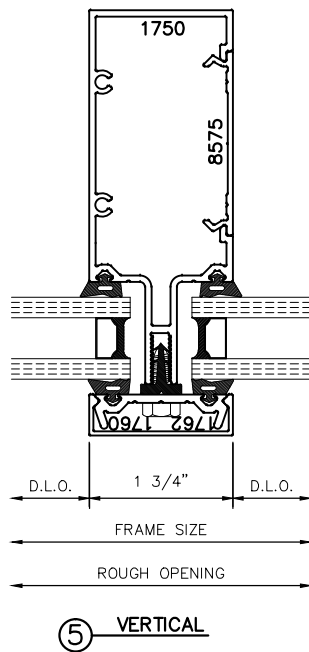

175 Series
1 ¾" Glazed Curtain Wall

TABLE OF CONTENTS

175 OUTSIDE GLAZE CURTAIN WALL

175 BUTT GLAZE CURTAIN WALL

① HEAD

③ LEFT JAMB

④ VERTICAL

⑤ RIGHT JAMB