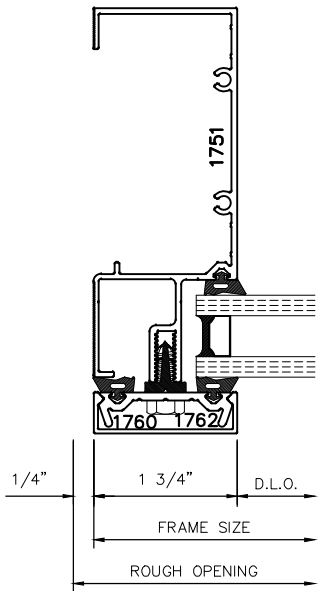

175 Series
1 ¾" Glazed Curtain Wall

TABLE OF CONTENTS

175 OUTSIDE GLAZE CURTAIN WALL

175 BUTT GLAZE CURTAIN WALL

① HEAD

③ LEFT JAMB

④ VERTICAL

⑤ RIGHT JAMB