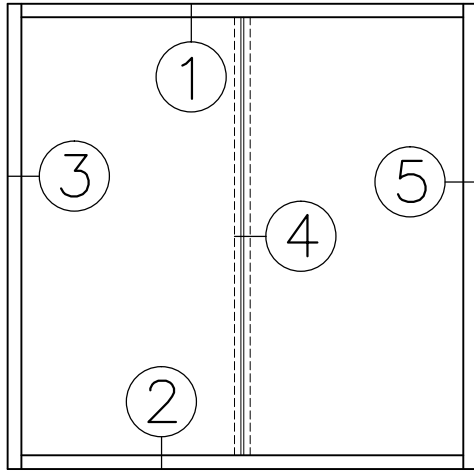

175 Series
1 ¾" Glazed Curtain Wall

TABLE OF CONTENTS

175 OUTSIDE GLAZE CURTAIN WALL

175 BUTT GLAZE CURTAIN WALL

① HEAD

③ LEFT JAMB

④ VERTICAL

⑤ RIGHT JAMB