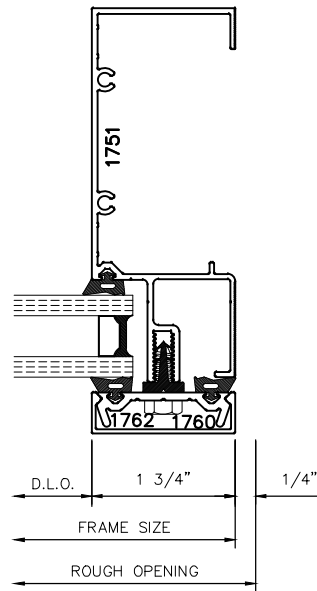

175 Series
1 ¾" Glazed Curtain Wall

TABLE OF CONTENTS

175 OUTSIDE GLAZE CURTAIN WALL

175 BUTT GLAZE CURTAIN WALL

① HEAD

③ LEFT JAMB

④ VERTICAL

⑤ RIGHT JAMB