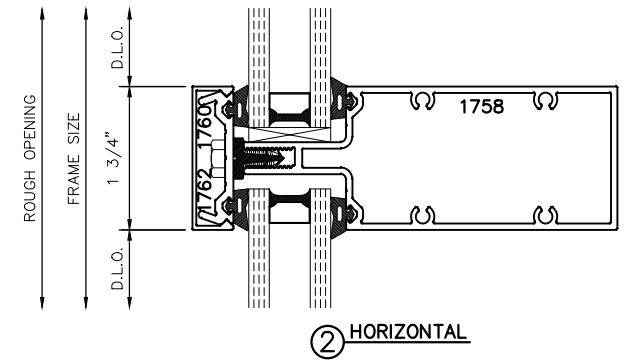

175 Series
1 ¾" Glazed Curtain Wall

TABLE OF CONTENTS

175 OUTSIDE GLAZE CURTAIN WALL

175 BUTT GLAZE CURTAIN WALL

① HEAD

③ LEFT JAMB

④ VERTICAL

⑤ RIGHT JAMB