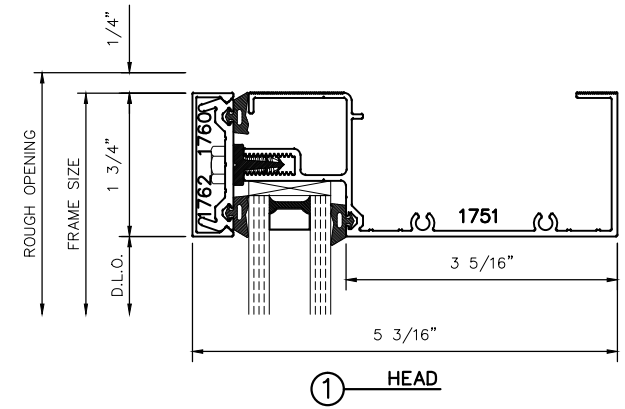

175 Series
1 ¾" Glazed Curtain Wall

TABLE OF CONTENTS

175 OUTSIDE GLAZE CURTAIN WALL

175 BUTT GLAZE CURTAIN WALL

① HEAD

③ LEFT JAMB

④ VERTICAL

⑤ RIGHT JAMB