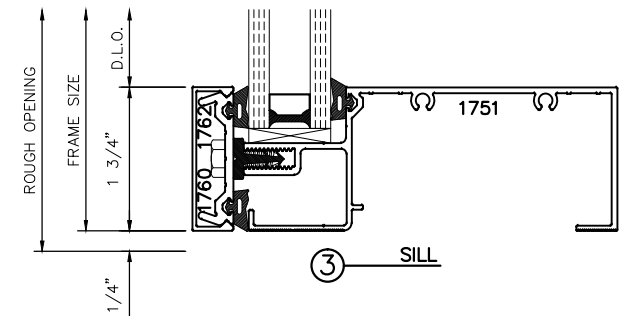

175 Series
1 ¾" Glazed Curtain Wall

TABLE OF CONTENTS

175 OUTSIDE GLAZE CURTAIN WALL

175 BUTT GLAZE CURTAIN WALL

① HEAD

③ LEFT JAMB

④ VERTICAL

⑤ RIGHT JAMB