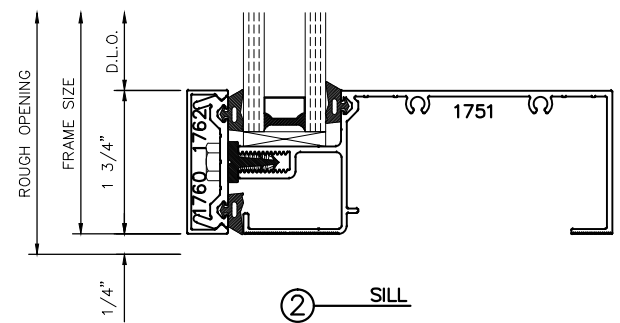

175 Series
1 ¾" Glazed Curtain Wall

TABLE OF CONTENTS

175 OUTSIDE GLAZE CURTAIN WALL

175 BUTT GLAZE CURTAIN WALL

① HEAD

③ LEFT JAMB

④ VERTICAL

⑤ RIGHT JAMB