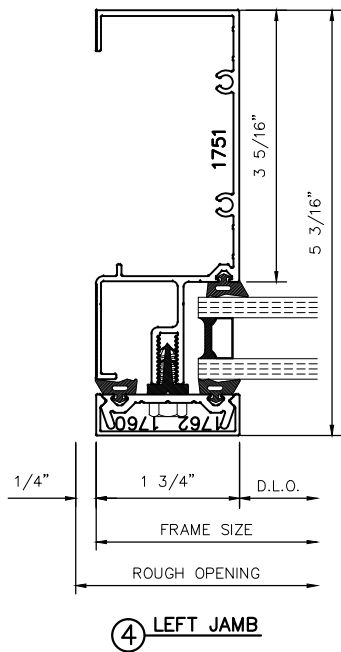

175 Series
1 ¾" Glazed Curtain Wall

TABLE OF CONTENTS

175 OUTSIDE GLAZE CURTAIN WALL

175 BUTT GLAZE CURTAIN WALL

① HEAD

③ LEFT JAMB

④ VERTICAL

⑤ RIGHT JAMB