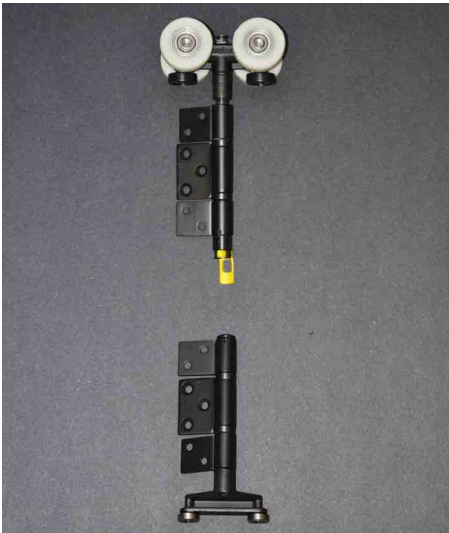

2400i Series
Heavy Commercial Aluminum Bi-Fold Doors

TABLE OF CONTENTS

- EXTERIOR DETAILS 1
- INTERIOR DETAILS 2
- HARDWARE 3

2400i BI-FOLD DOOR EXTERIOR

① HORIZONTAL SECTION

2400i BI-FOLD DOOR INTERIOR

Bi-Fold Door Hardware

Drop Bolt

Concealed Pivot Set

Concealed Intermediate Carrier Set

Concealed Carrier Set

Hinge Set with Pull Handle