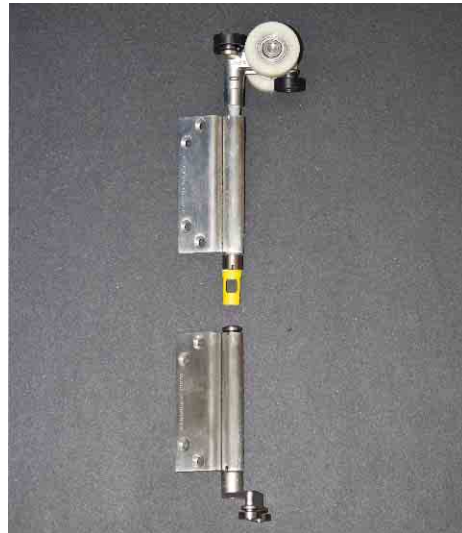

2400i Series
Heavy Commercial Aluminum Bi-Fold Doors

TABLE OF CONTENTS

- EXTERIOR DETAILS 1
- INTERIOR DETAILS 2
- HARDWARE 3

2400i BI-FOLD DOOR EXTERIOR

① HORIZONTAL SECTION

2400i BI-FOLD DOOR INTERIOR

Bi-Fold Door Hardware

Drop Bolt

Concealed Pivot Set

Concealed Intermediate Carrier Set

Concealed Carrier Set

Hinge Set with Pull Handle