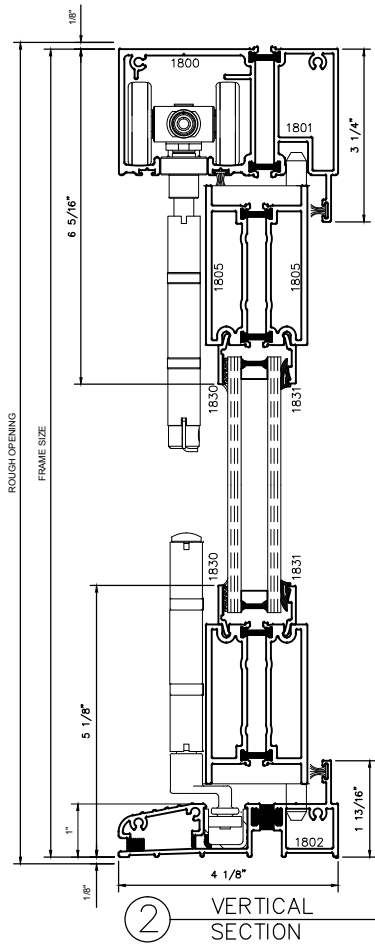

2400i Series
Heavy Commercial Aluminum Bi-Fold Doors

TABLE OF CONTENTS

- EXTERIOR DETAILS 1
- INTERIOR DETAILS 2
- HARDWARE 3

2400i BI-FOLD DOOR EXTERIOR

① HORIZONTAL SECTION

2400i BI-FOLD DOOR INTERIOR

Bi-Fold Door Hardware

Drop Bolt

Concealed Pivot Set

Concealed Intermediate Carrier Set

Concealed Carrier Set

Hinge Set with Pull Handle